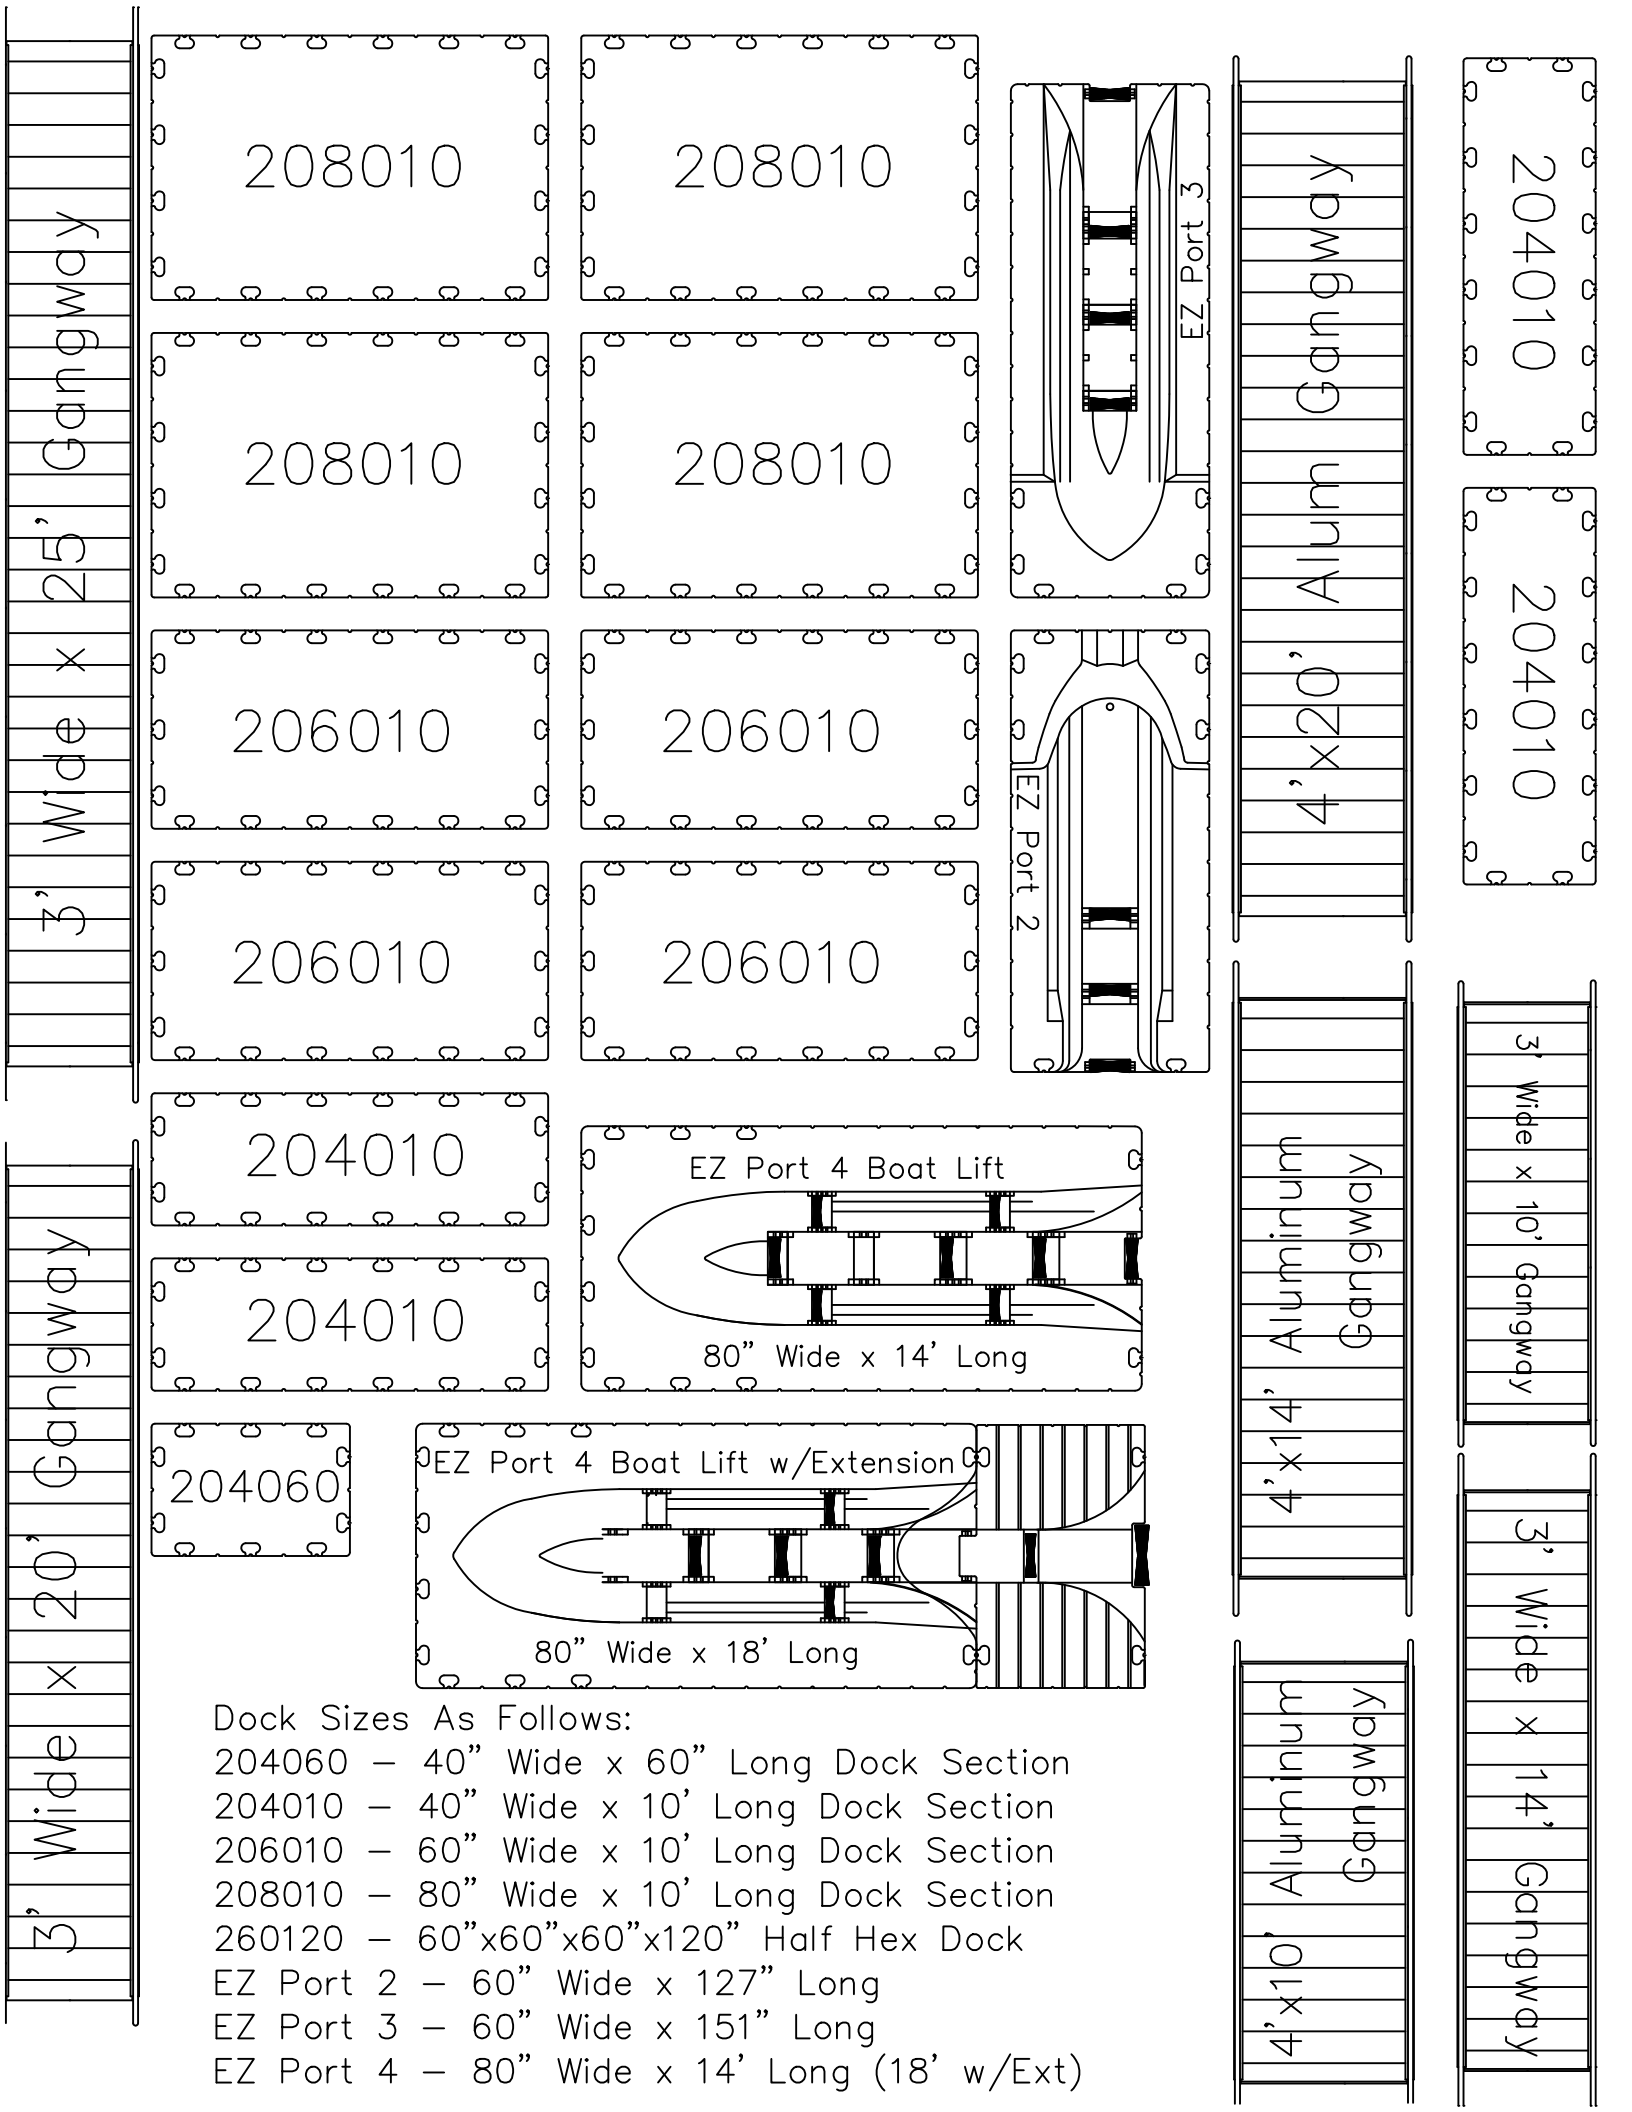

3' Wide x 25' Gangway

3' Wide x 20' Gangway

34" Wooden Gangway Kit

3' Wide x 10' Gangway

3' Wide x 14' Gangway

Dock Sizes As Follows:

- 204060 – 40” Wide x 60” Long Dock Section
- 204010 – 40” Wide x 10’ Long Dock Section
- 206010 – 60” Wide x 10’ Long Dock Section
- 208010 – 80” Wide x 10’ Long Dock Section
- 260120 – 60”x60”x60”x120” Half Hex Dock
- EZ Port 2 – 60” Wide x 127” Long
- EZ Port 3 – 60” Wide x 151” Long
- EZ Port 4 – 80” Wide x 14’ Long (18’ w/Ext)