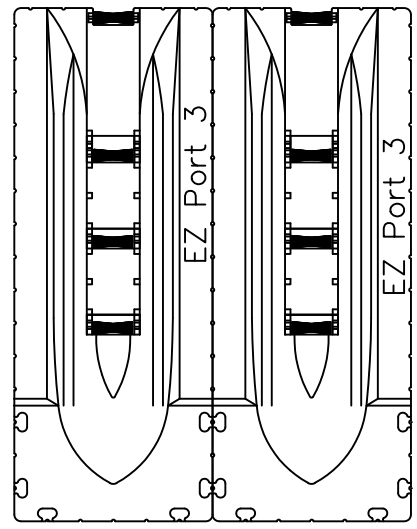

3' Wide x 25' Gangway

3' Wide x 20' Gangway

34" Wooden Gangway Kit

3' Wide x 10' Gangway

3' Wide x 14' Gangway

Dock Sizes As Follows:

- 204060 – 40” Wide x 60” Long Dock Section
- 204010 – 40” Wide x 10’ Long Dock Section
- 206010 – 60” Wide x 10’ Long Dock Section
- 208010 – 80” Wide x 10’ Long Dock Section
- 260120 – 60”x60”x60”x120” Half Hex Dock
- EZ Port 2 – 60” Wide x 127” Long
- EZ Port 3 – 60” Wide x 151” Long
- EZ Port 4 – 80” Wide x 14’ Long (18’ w/Ext)