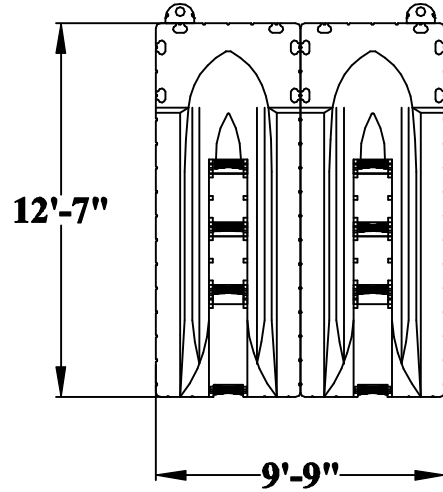

Single EZ Port

Double EZ Ports

Double EZ Ports with 40"x10' Center Walkway

Double EZ Ports with 40"x10' Landing

Double EZ Ports with 60"x10' Landing & Bench