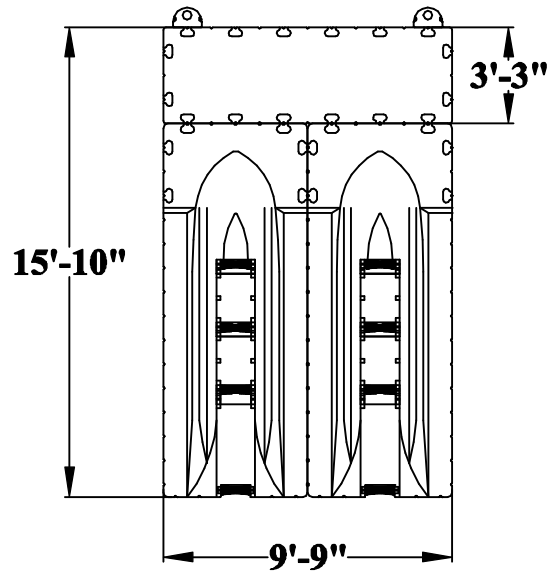

Single EZ Port

Double EZ Ports

Double EZ Ports with 40"x10' Center Walkway

Double EZ Ports with 40"x10' Landing

Double EZ Ports with 60"x10' Landing & Bench