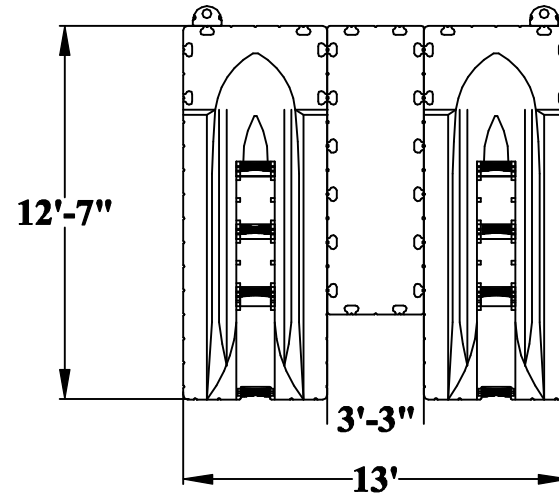

Single EZ Port

Double EZ Ports

Double EZ Ports with 40"x10' Center Walkway

Double EZ Ports with 40"x10' Landing

Double EZ Ports with 60"x10' Landing & Bench